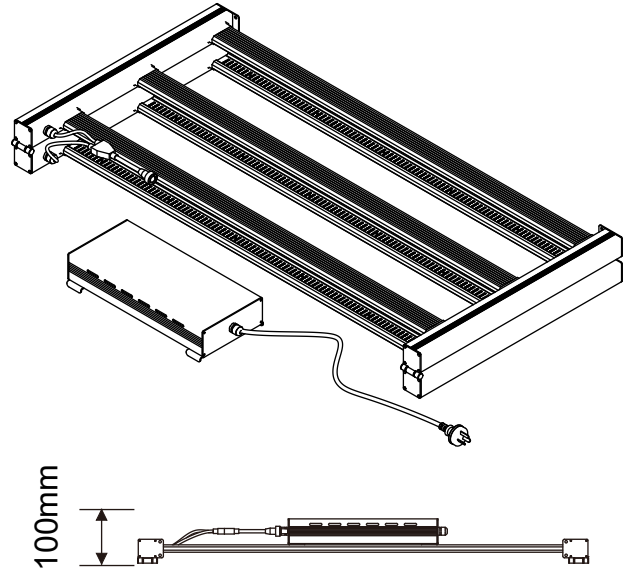

LED 640W Code:LLL0640AHH0080

LED Grow Lights

640W PPFD in 15cm

640W PPFD in 30cm

640W PPFD in 45cm

640W PPFD in 60cm

DIMENSION

UNFOLD DIMENSION

Case Length	120cm	47.2"
Case Width	110cm	43.3"
Height	10cm	3.93"
Weight	15.3kg	33.7lbs

FOLD DIMENSION

Case Length	114cm	44.8"
Case Width	63.5cm	25"
Height	14.5cm	5.7"
Weight	15.3kg	33.7lbs

SPECIFICATIONS

Light Source	LED
Spectrum	Full spectrum
PPF	1780±5%umol/s
Input Power	650±5%W
Efficacy	2.7umol/J
input voltage	47.2"L×43.3"W×3.93"H 120cmL×110cm W×10cmH
Outer Carton Size	44.8"L×25"W×5.7"H 114cm L*63.5cm W*14.5cm H
Weight	33.7lbs 15.3kg
Ride height	≥24"(60cm) Above Canopy