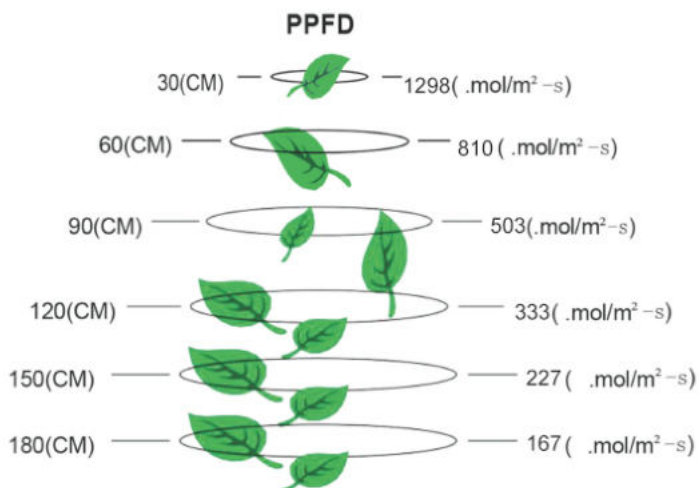

LED 640W Code:LLL0640AHH0080

LED Grow Lights

Product Feature

- Samsung LM301B
- Shorten growth cycles
- Improve color, shape and taste
- Plant growth is not affected by the weather
- Custom light recipe to fit your crop and situation
- MEAN WELL LED Driver
- Best for all plants all stages growing
- Increase yield & crop qualityf
- Low maintenance costs
- Easy to mount and connect

LED 640W Code:LLL0640AHH0080

LED Grow Lights

640W PPFD in 15cm

640W PPFD in 30cm

640W PPFD in 45cm

640W PPFD in 60cm

DIMENSION

UNFOLD DIMENSION

Case Length	120cm	47.2"
Case Width	110cm	43.3"
Height	10cm	3.93"
Weight	15.3kg	33.7lbs

FOLD DIMENSION

Case Length	114cm	44.8"
Case Width	63.5cm	25"
Height	14.5cm	5.7"
Weight	15.3kg	33.7lbs

SPECIFICATIONS

Light Source	LED
Spectrum	Full spectrum
PPF	1780±5%umol/s
Input Power	650±5%W
Efficacy	2.7umol/J
input voltage	47.2"L×43.3"W×3.93"H 120cmL×110cm W×10cmH
Outer Carton Size	44.8"L×25"W×5.7"H 114cm L*63.5cm W*14.5cm H
Weight	33.7lbs 15.3kg
Ride height	≥24"(60cm) Above Canopy