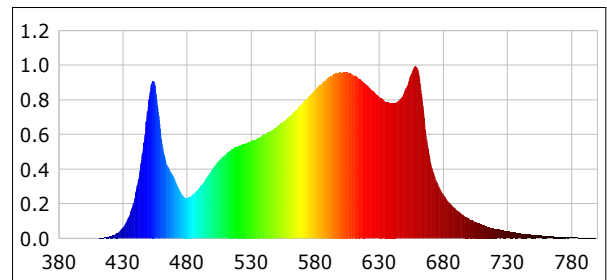

LED 640W Code:LLL0640AHH0080

LED Grow Lights

Product Feature

- Samsung LM301B
- Shorten growth cycles
- Improve color, shape and taste
- Plant growth is not affected by the weather
- Custom light recipe to fit your crop and situation
- MEAN WELL LED Driver
- Best for all plants all stages growing
- Increase yield & crop qualityf
- Low maintenance costs
- Easy to mount and connect

1. Full-spectrum light output
2. High efficiency (2.8 μmol/j)
3. High output for high intensity
4. Ambient temperatures from -10°C (14°F) to 40°C (104°F)
5. Intelligent control design and 0-100% power dimming function.
6. Long life time :L90: >54,000hrs

Case Length	120cm	47.2"
Case Width	110cm	43.3"
Height	10cm	3.93"
Weight	15.3kg	33.7lbs

FOLD DIMENSION

Case Length	114cm	44.8"
Case Width	63.5cm	25"
Height	14.5cm	5.7"
Weight	15.3kg	33.7lbs

SPECIFICATIONS

Light Source	LED
Spectrum	Full spectrum
PPF	1780±5%umol/s
Input Power	650±5%W
Efficacy	2.7umol/J
input voltage	47.2"L×43.3"W×3.93"H 120cmL×110cm W×10cmH
Outer Carton Size	44.8"L×25"W×5.7"H 114cm L*63.5cm W*14.5cm H
Weight	33.7lbs 15.3kg
Ride height	≥24"(60cm) Above Canopy