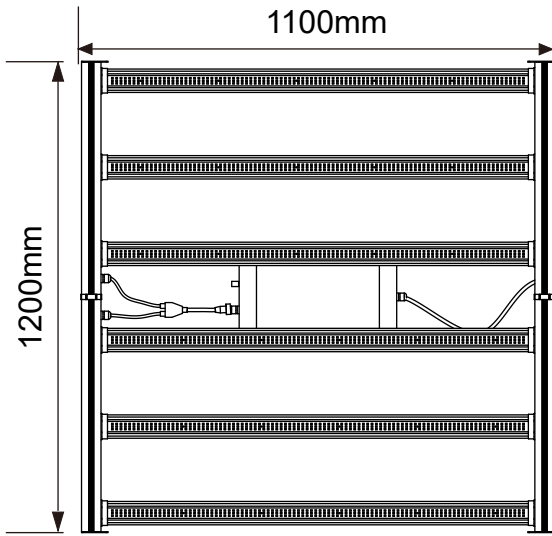

LED 640W Code:LLL0640AHH0080

LED Grow Lights

640W PPFD in 15cm

640W PPFD in 30cm

640W PPFD in 45cm

640W PPFD in 60cm

DIMENSION

UNFOLD DIMENSION

Case Length	120cm	47.2"
Case Width	110cm	43.3"
Height	10cm	3.93"
Weight	15.3kg	33.7lbs

FOLD DIMENSION

Case Length	114cm	44.8"
Case Width	63.5cm	25"
Height	14.5cm	5.7"
Weight	15.3kg	33.7lbs

SPECIFICATIONS

Light Source	LED
Spectrum	Full spectrum
PPF	1780±5%umol/s
Input Power	650±5%W
Efficacy	2.7umol/J
input voltage	47.2"L×43.3"W×3.93"H 120cmL×110cm W×10cmH
Outer Carton Size	44.8"L×25"W×5.7"H 114cm L*63.5cm W*14.5cm H
Weight	33.7lbs 15.3kg
Ride height	≥24"(60cm) Above Canopy